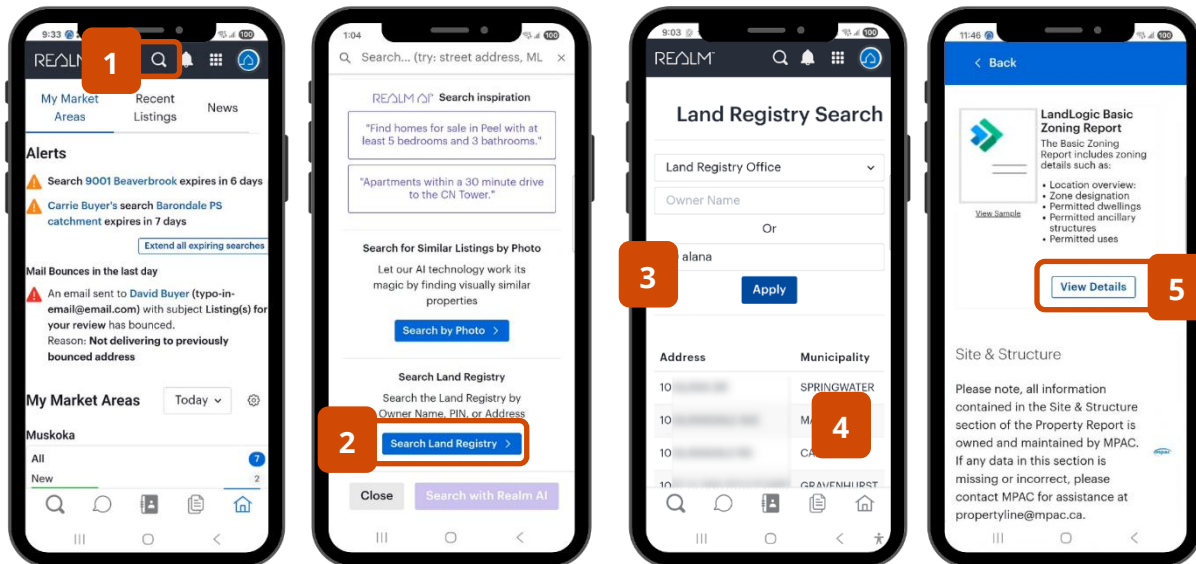

## Tips for Success

### LandLogic Basic Zoning Report Now Available in REALM!

The Basic Zoning Report provides a detailed overview of a property's permissible activities and associated requirements. It clearly outlines:

- How the property is zoned
- What uses are permitted
- Any restrictions under local bylaws

You can access this report from both desktop and mobile within a Land Registry parcel.

#### How to Access the Zoning Report

1. Tap (or click on desktop) **Search REALM** from the menu.
2. Tap (or click on desktop) **Search Land Registry**.
3. Enter the search criteria and tap (or click on desktop) **Apply**.
4. Tap (or click on desktop) the address from the results.
5. Scroll down the page to find tile and tap (or click on desktop) **View Details** to review and purchase this report.